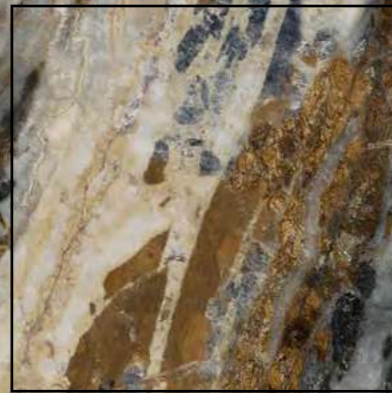

slabs

Ocean Blue

APAVISA

Ocean Blue

Ocean Blue
Polished

Ocean Blue

Floor & walls
Polished 6mm

Polished 7,4mm

Decor 7,4mm

160x320
160 x 320 cm
62.99" x 125.98"

160x160
160 x 160 cm
62.99" x 62.99"

80x160
80 x 160 cm
31.49" x 62.99"

60x120
59,55 x 119,3 cm
23.45" x 46.97"

60x60
59,55 x 59,55 cm
23.45" x 23.45"

60x60
59,55 x 59,55 cm
23.45" x 23.45"